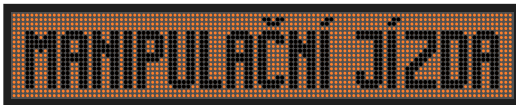

```
Loading drivers module to detect disk drivers... done
Searching for Poppy files to computer disk drivers... done
Loading the 'Image_S52.mfs' mainfiles... coping to ram
```